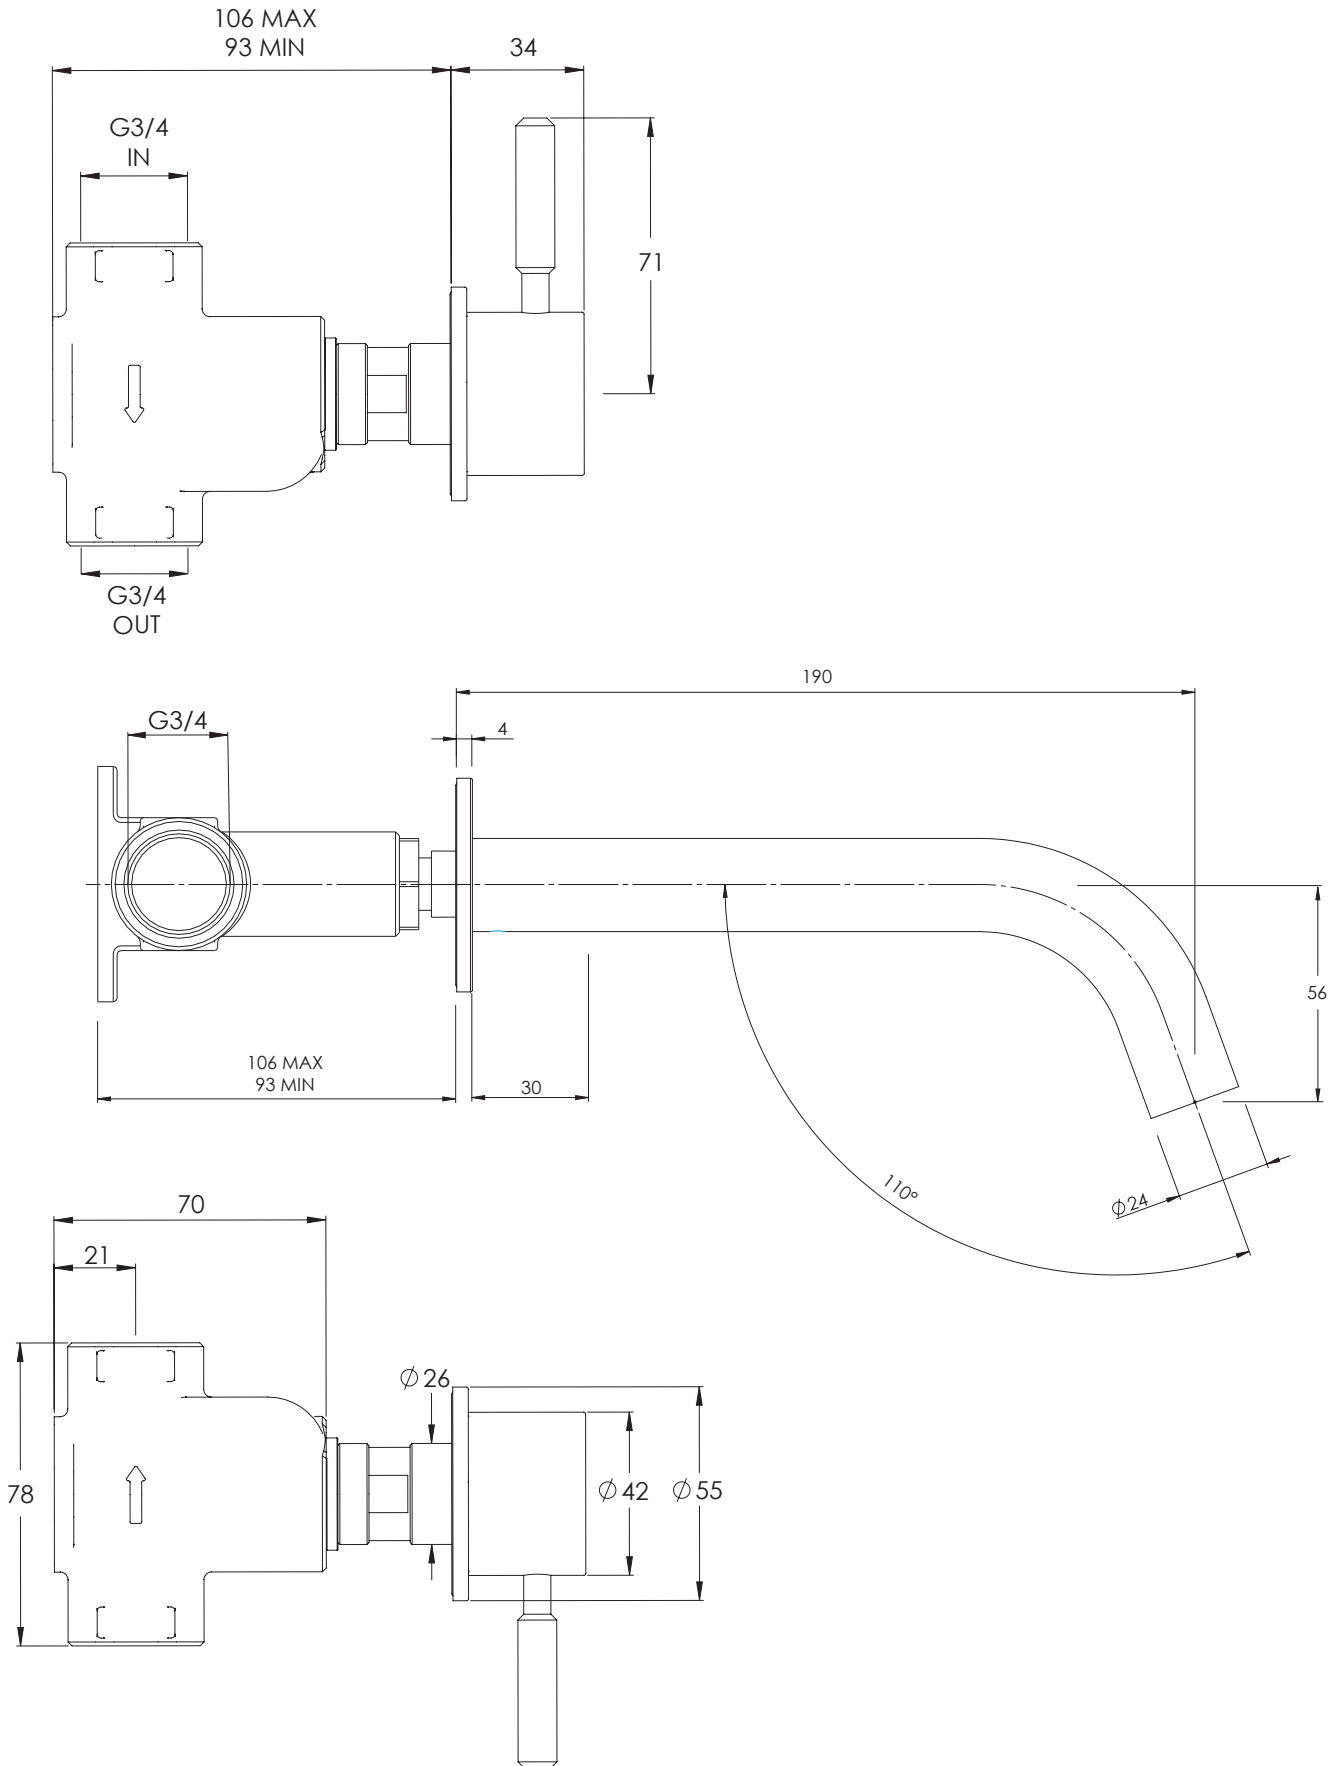

COALBROOK

DO2005

WALL MOUNTED BATH FILLER

DATE: 05/01/22

REVISION: A

DIMENSIONS IN MILLIMETRES

WHILST EVERY EFFORT IS MADE TO ENSURE THE ACCURACY OF THESE DATA SHEETS THEY ARE SUBJECT TO CHANGE WITHOUT NOTICE AS PART OF THE COMPANY'S PRODUCT DEVELOPMENT PROCESS